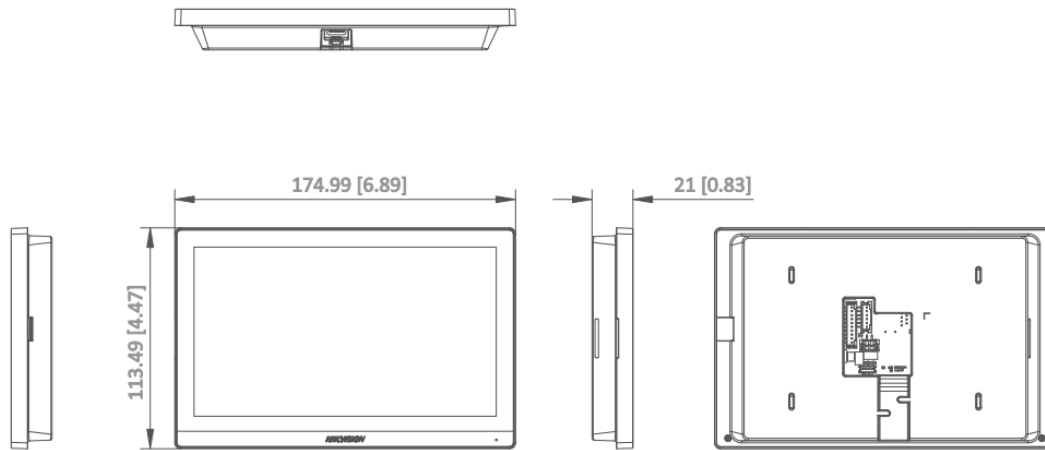

TF card	Support TF card, up to 128 G
Alarm output	2
Lock control	2 relays, Max. 30 VDC 0.3 A
<b>General</b>	
Button	/
Installation	Wall mounting, table mounting
Indicator	/
Weight	Net weight: 355 g (0.8 lb) Gross weight: 683 g (1.5 lb)
Protective level	/
Working temperature	-10 °C to 50 °C (14 °F to 122 °F)
Working humidity	10% to 90% (no-condensing)
Dimension (W × H × D)	175 mm × 113.5 mm × 21 mm (6.9" × 4.5" × 0.83")
Battery	/
Application environment	Indoor
Power consumption	≤ 5 W
Language	English, Arabic, French, Russian, Spanish, Italian, German, Polish, Turkish, Portuguese, Portuguese (Brazil), Uzbek, Kazakh, Czech, Hungarian, Dutch, Romanian, Bulgarian, Ukrainian, Croatian, Serbian, Greek, Lithuanian, Estonian, Latvian, Norwegian, Danish, Slovenian, Slovak, Hebrew, Swedish, Finnish, Mongolian, Vietnamese, Chinese Traditional
Power supply	12 VDC, 1 A, IEEE802.3af, Standard PoE

### Physical Interface

No.	Description	No.	Description
1	Screen	6	TF Card Slot
2	Microphone	7	Debugging Port
3	Network Interface	8	Loudspeaker
4	RS-485 Terminal (Reserved)	9	Power Supply Terminal
5	Alarm Terminal		

### Available Model

DS-KH6350-WTE1

▪ **Dimension**

Unit:mm [inch]

SCALE	1:1
-------	-----

▪ **Accessory**

▪ **Optional**

DS-KAW50-1 50W 12V Power Adapter	DS-KAW50-1N 50W 12V Power Adapter	DS-KABH6350-T Table bracket
		