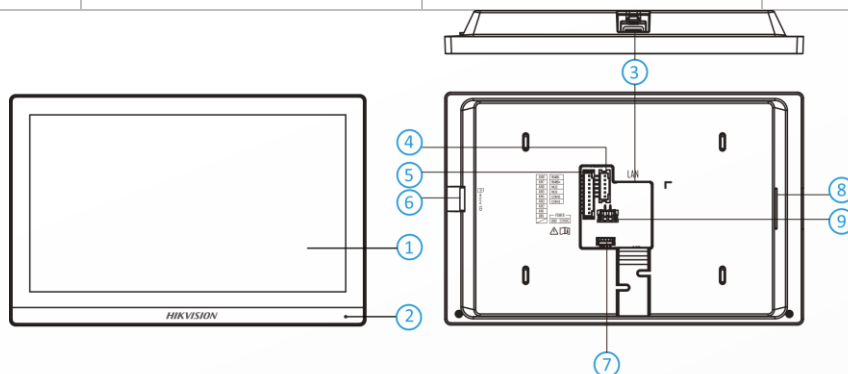

TF card	Support TF card, up to 128 G
Alarm output	2
Lock control	2 relays, Max. 30 VDC 0.3 A
General	
Button	/
Installation	Wall mounting, table mounting
Indicator	/
Weight	Net weight: 355 g (0.8 lb) Gross weight: 683 g (1.5 lb)
Protective level	/
Working temperature	-10 °C to 50 °C (14 °F to 122 °F)
Working humidity	10% to 90% (no-condensing)
Dimension (W × H × D)	175 mm × 113.5 mm × 21 mm (6.9" × 4.5" × 0.83")
Battery	/
Application environment	Indoor
Power consumption	≤ 5 W
Language	English, Arabic, French, Russian, Spanish, Italian, German, Polish, Turkish, Portuguese, Portuguese (Brazil), Uzbek, Kazakh, Czech, Hungarian, Dutch, Romanian, Bulgarian, Ukrainian, Croatian, Serbian, Greek, Lithuanian, Estonian, Latvian, Norwegian, Danish, Slovenian, Slovak, Hebrew, Swedish, Finnish, Mongolian, Vietnamese, Chinese Traditional
Power supply	12 VDC, 1 A, IEEE802.3af, Standard PoE

Physical Interface

No.	Description	No.	Description
1	Screen	6	TF Card Slot
2	Microphone	7	Debugging Port
3	Network Interface	8	Loudspeaker
4	RS-485 Terminal (Reserved)	9	Power Supply Terminal
5	Alarm Terminal		

Available Model

DS-KH6350-WTE1